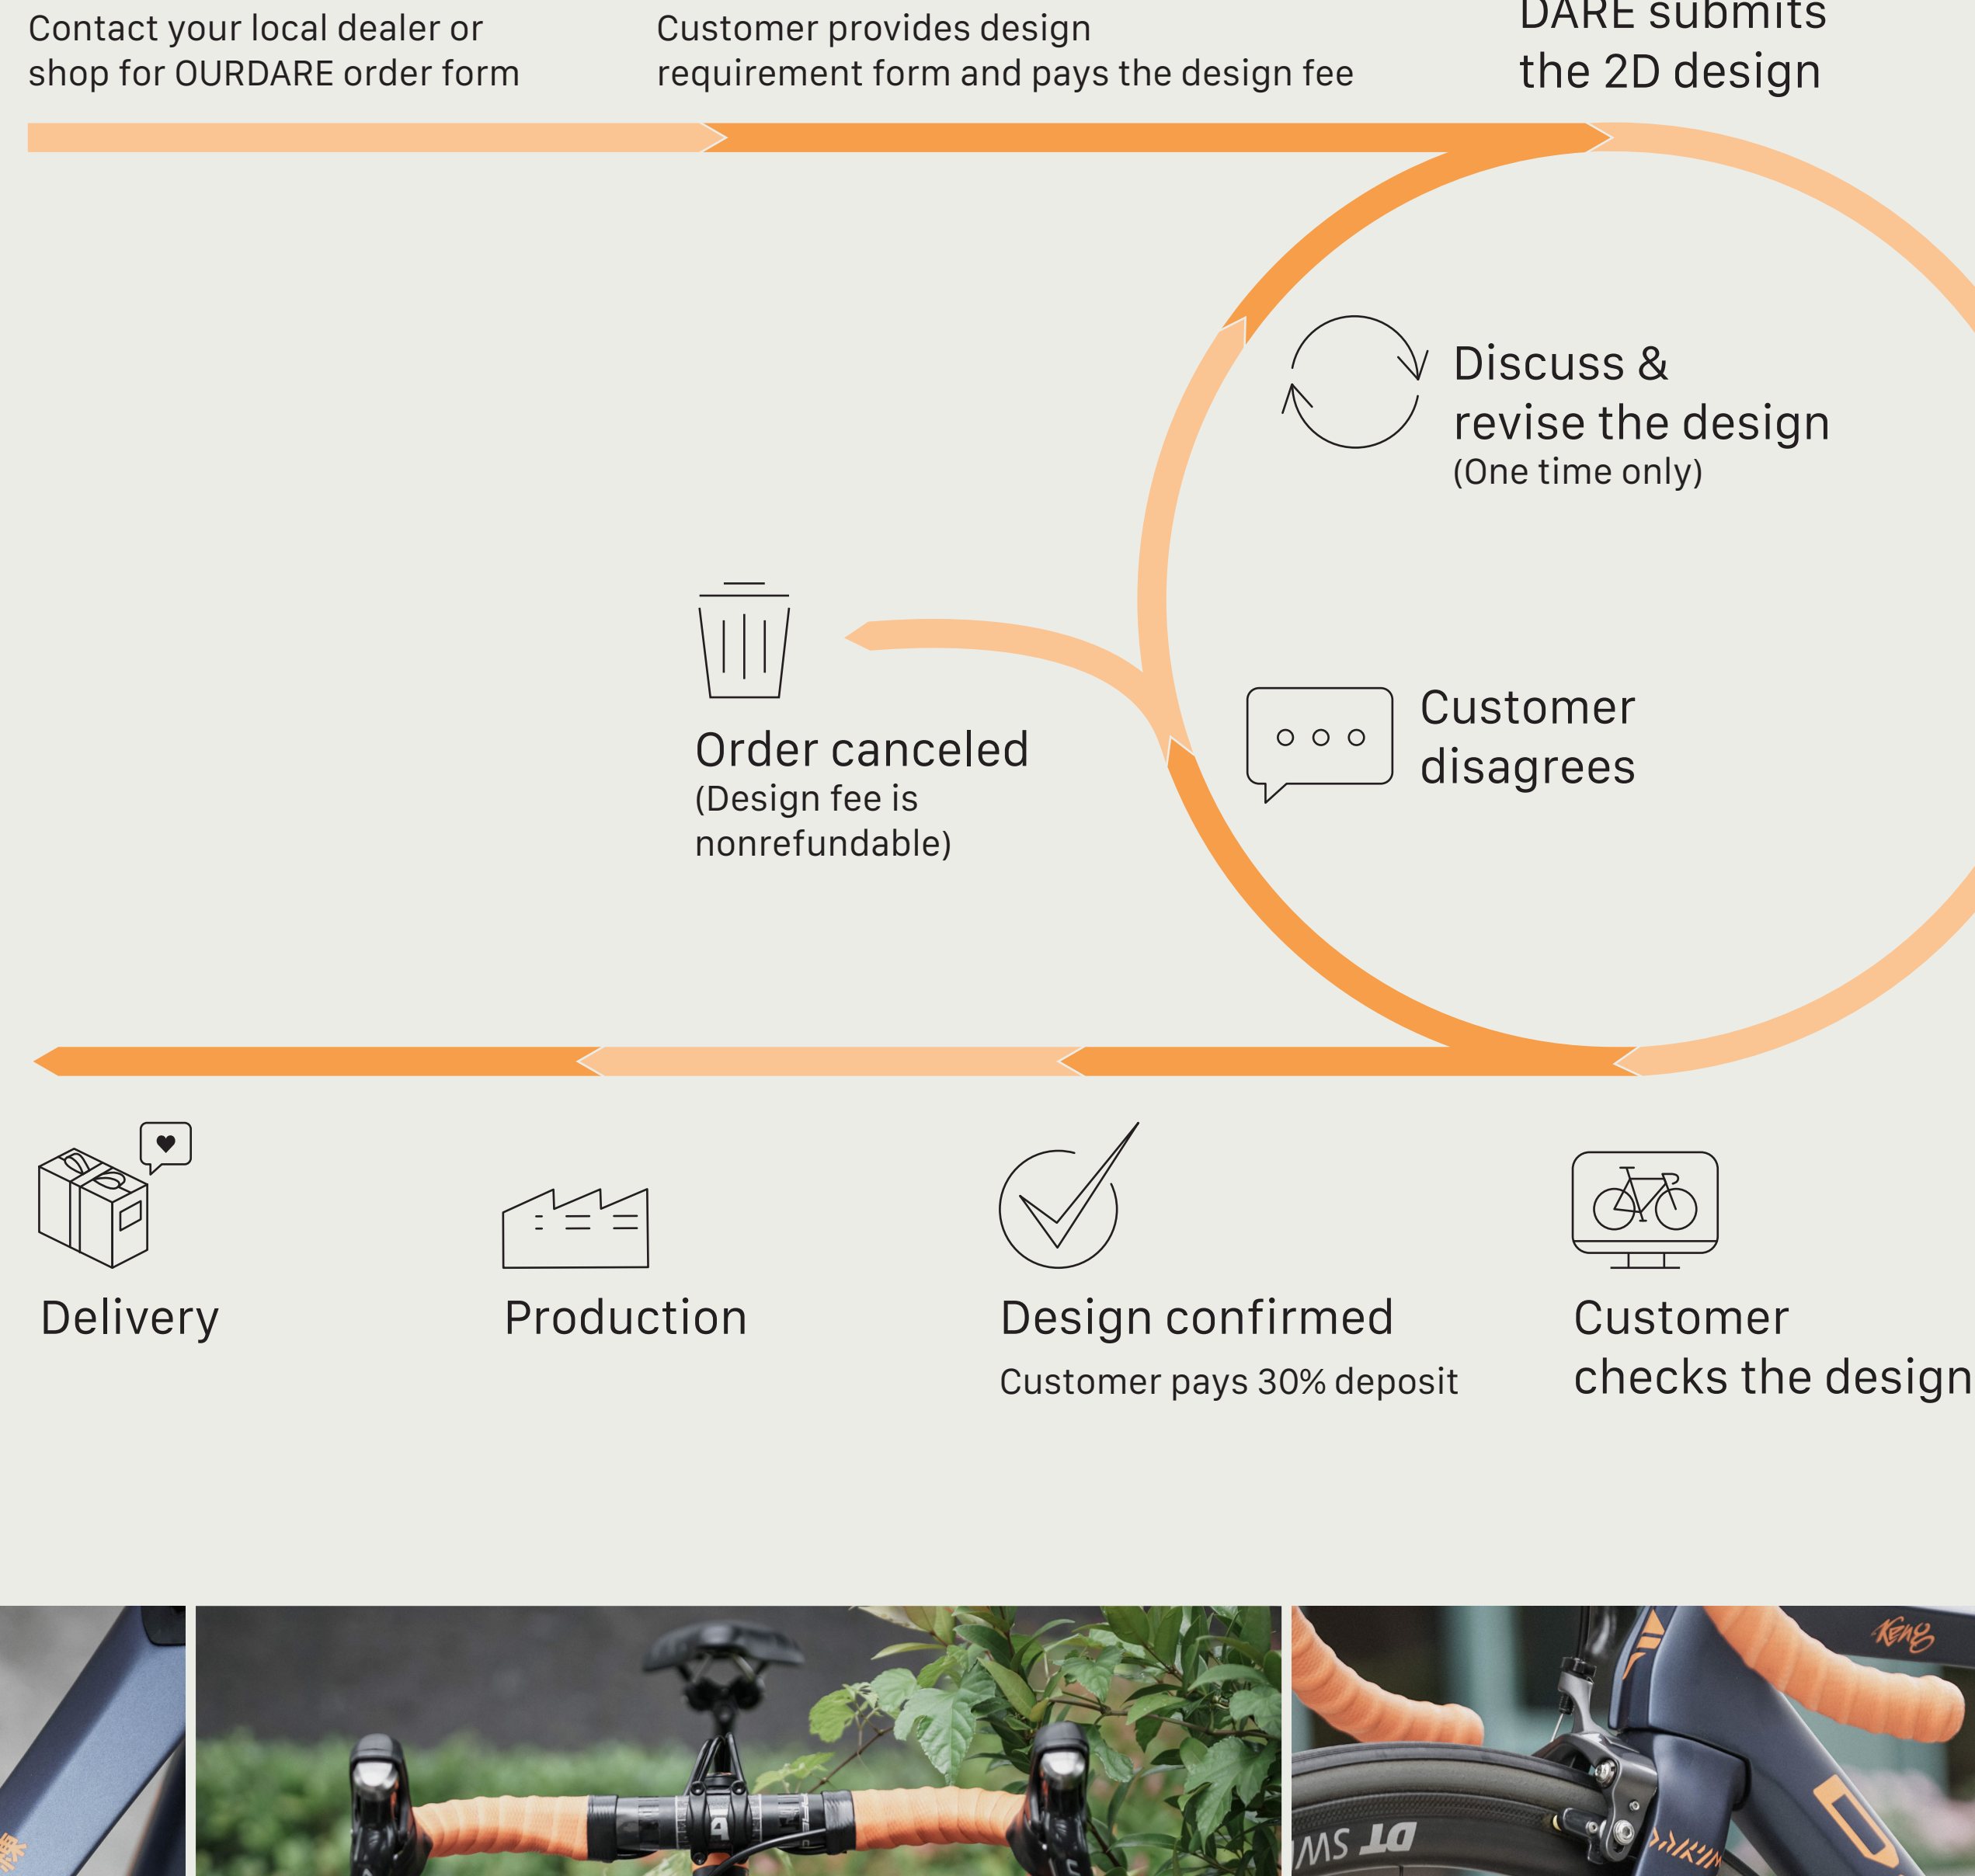

OURDARE Order Process

OURDARE
PREMIUM TEAM CUSTOM

www.dare-bikes.com
www.dare-bikes.com/store
service@dare-bikes.com