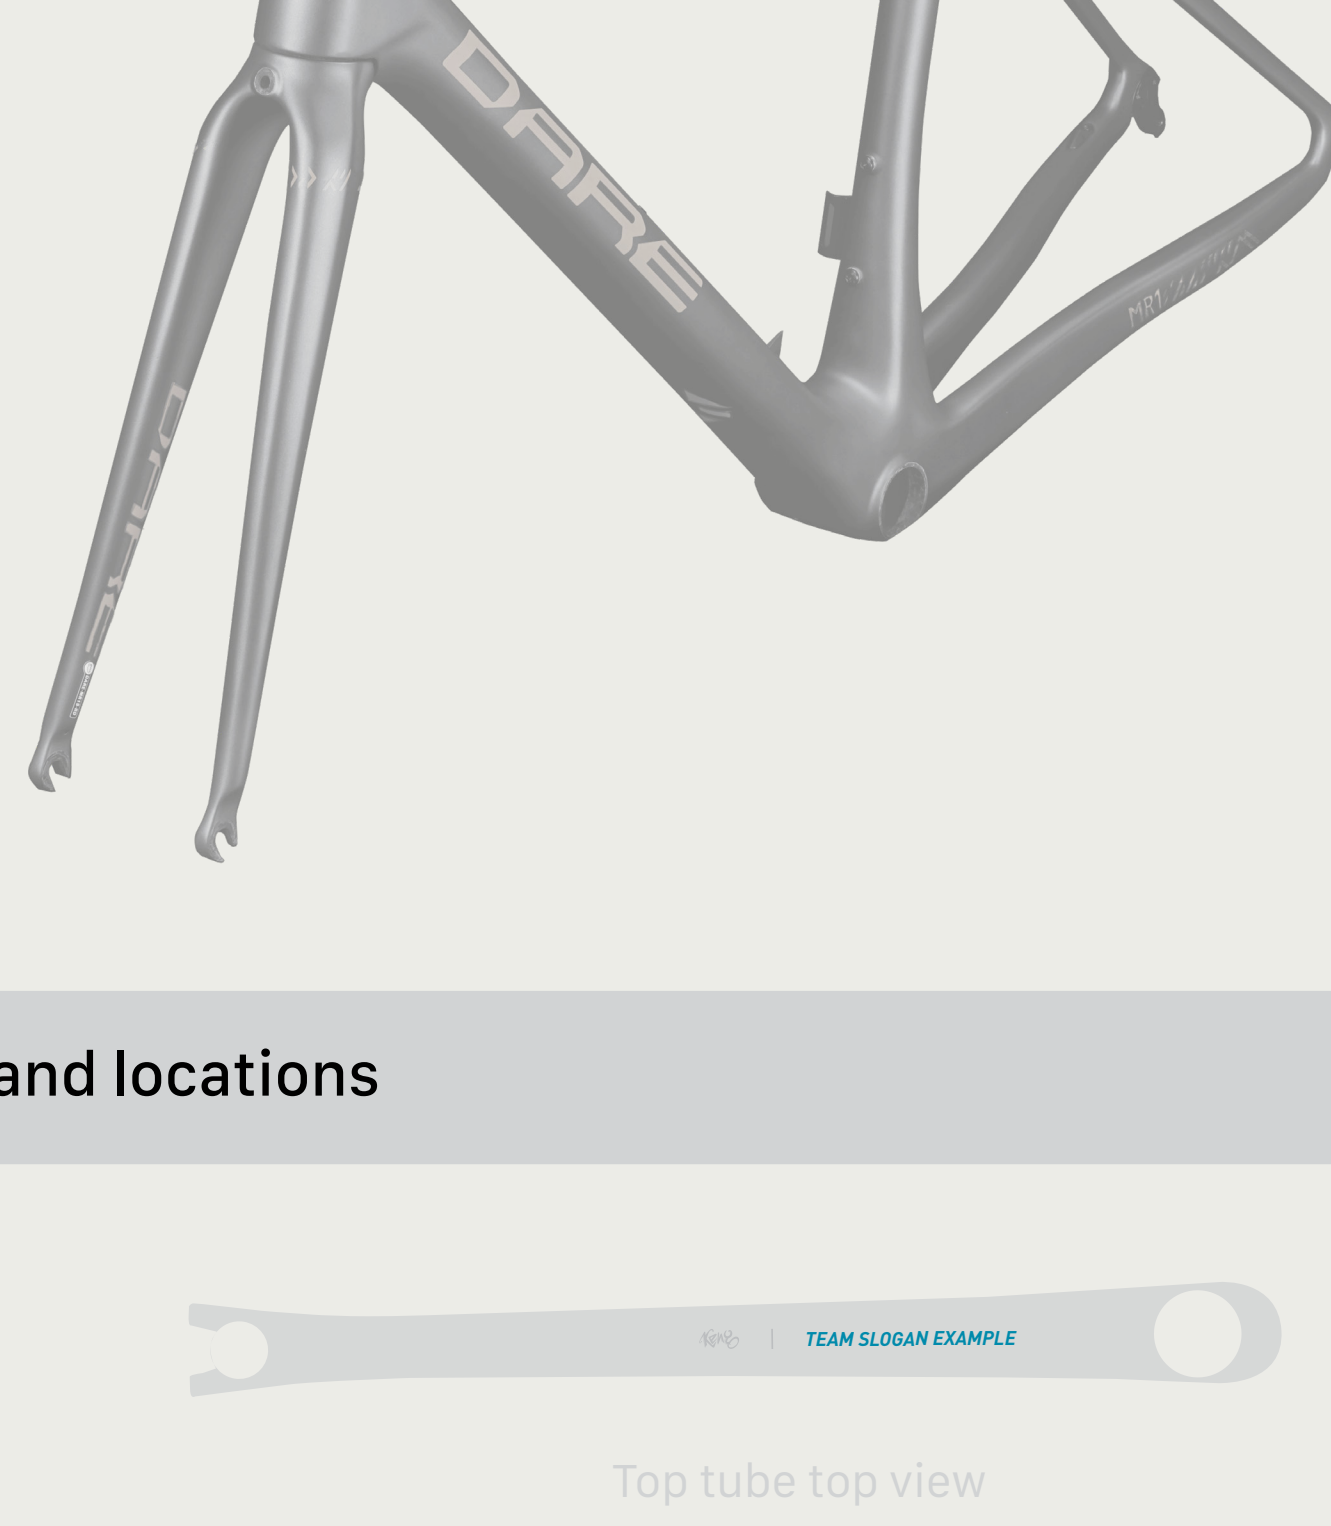

Color 1 area: head tube, down tube, seat post, front fork inside

Color 2 area: bottom bracket logo and rear fork model totem

3. Team Logo

- Must provide a vector file (.eps / .ai) with outlined logo
- Color must be one of the colors from option 2.
- Coating: must be the same as option 1.

Logo sizes and locations

Max. 8 mm

Max. 15 mm

Max. 100 mm

4. Team Slogan

- Must provide a vector file (.eps / .ai) with outlined text
- Color must be the same as option 3.
- Coating: must be the same as option 1.

Slogan sizes and locations

Max. 8 mm

TEAM SLOGAN EXAMPLE

Max. 200 mm

5. Team Spacer

- Custom carbon fiber headset top cap and spacer design
- Eye-catching details makes your team even more outstanding

Choose to have the team logo on top cap and a spacer or not

Headset paint: option 1 color or matt black

One spacer paint: choose one of the colors from option 2 or none

6. Fork Armband

- Must provide a vector file (.eps / .ai) with outlined image or a clear hand-drawn sketch
- Size must be within 5 x 11cm
- Colors must come from 2 and please indicate each color if it's mix and match