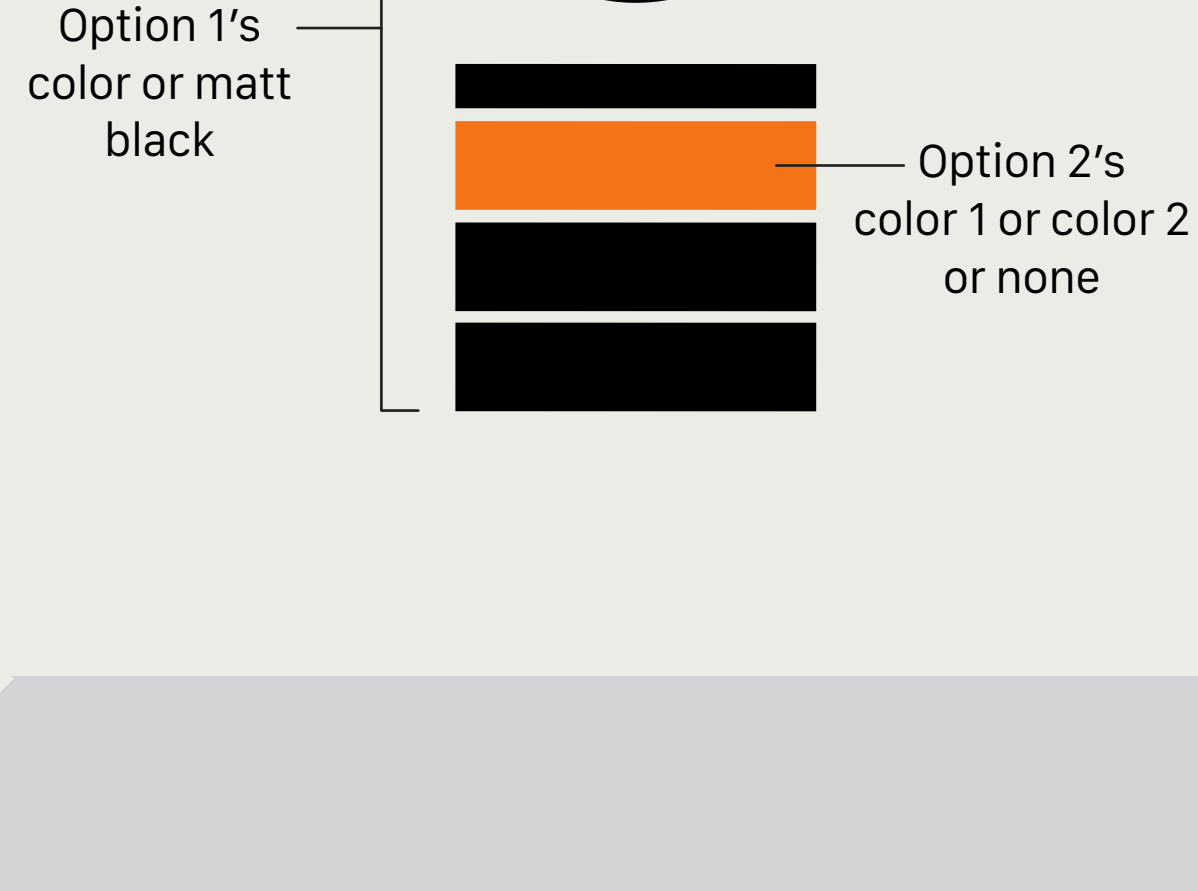

1. Base color (One single color)

- Must provide a Pantone color or a color from other paint samples. (Special color such as fluorescent or electroplating is not available.)
- Choose a painting detail: pure color or add bright powder
- Choose a coating: gloss or matt

2. Two Decal Colors

- Must provide two Pantone colors or two colors from other paint samples. (Special color such as fluorescent or electroplating is not available.)
- Choose a decal detail: pure color or add bright powder
- Coating: must be the same as option 1.

Color 1 area: head tube, down tube, seat post, front fork inside

Color 2 area: bottom bracket logo and rear fork model totem

3. Team Logo

- Must provide a vector file (.eps / .ai) with outlined logo
- Color must be one of the colors from option 2.
- Coating: must be the same as option 1.

Headset paint: option 1 color or matt black

One spacer paint: choose one of the colors from option 2 or none

6. Fork Armband

- Must provide a vector file (.eps / .ai) with outlined image or a clear hand-drawn sketch
- Size must be within 5 x 11cm
- Colors must come from 2 and please indicate each color if it's mix and match