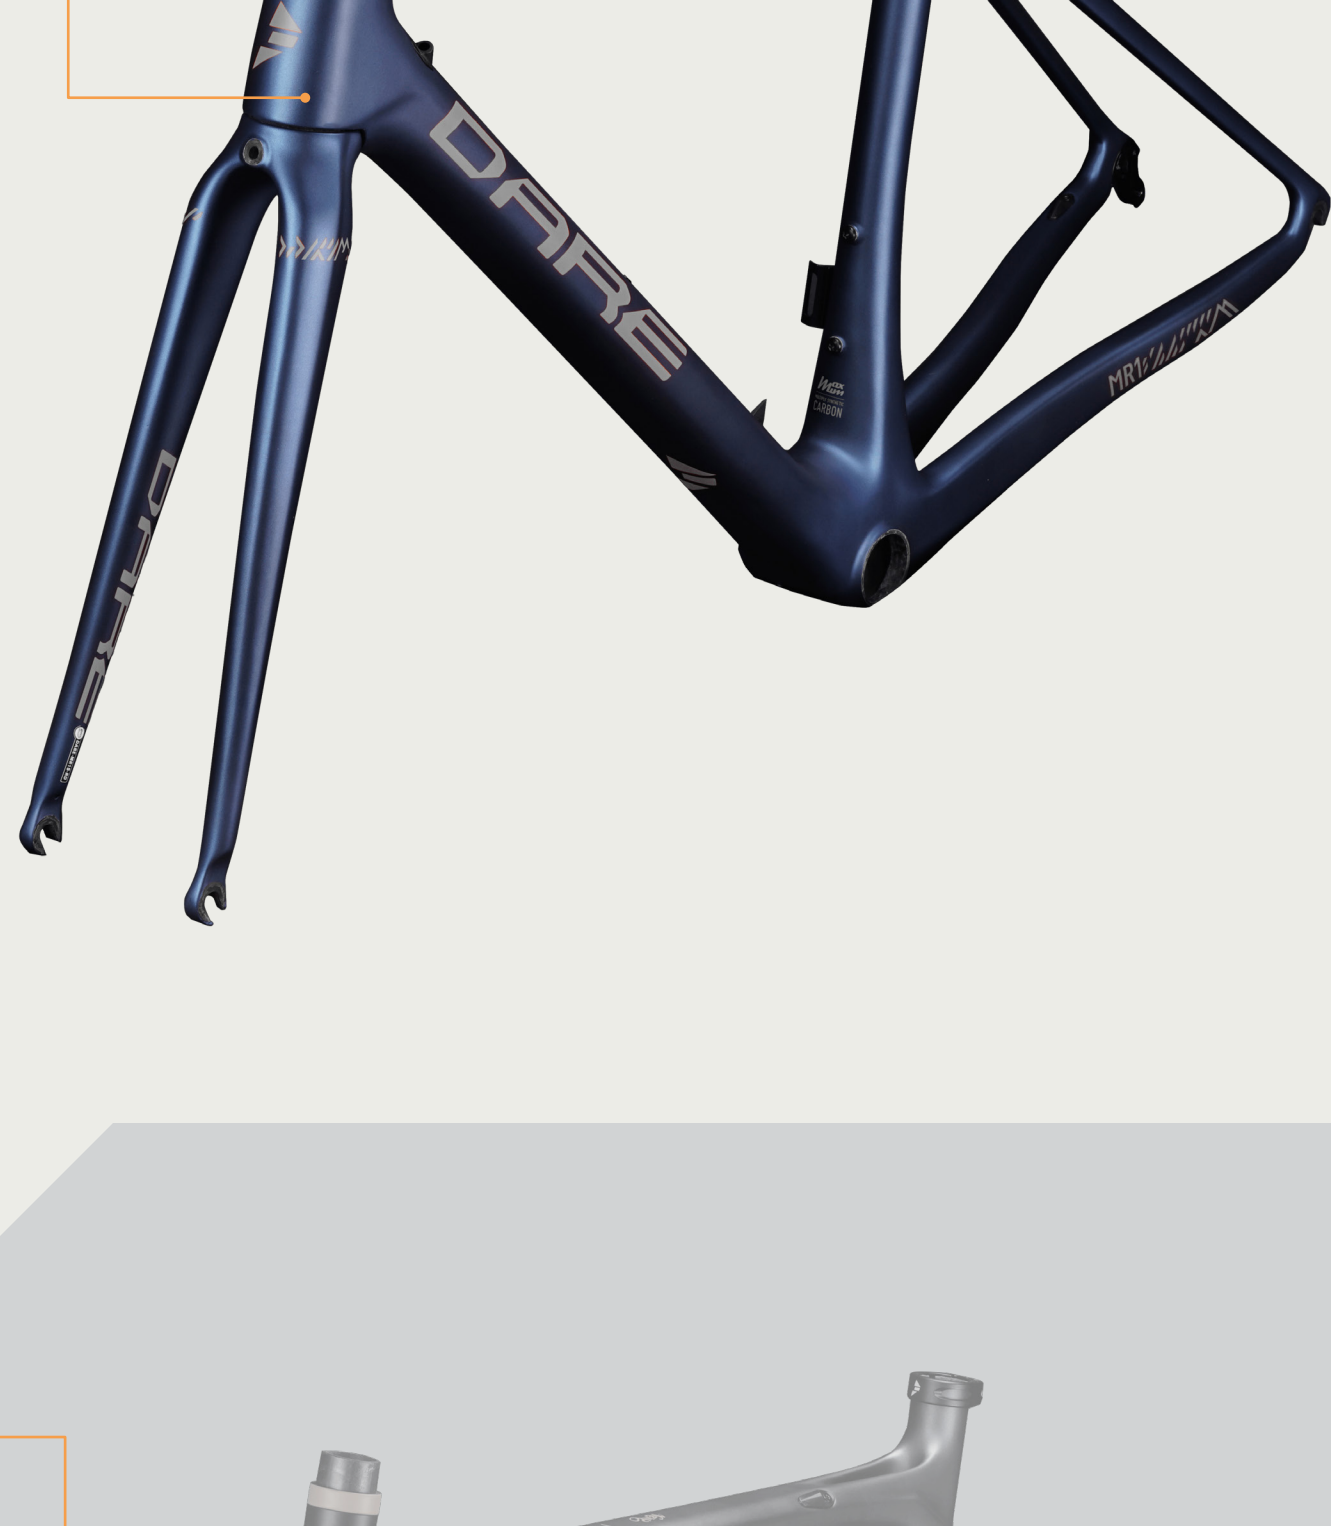

OURDARE

Craft a premium team custom look for your club!
 OURDARE offers six customization options for creating your one-of-a-kind design!

Six Custom Design Options

1. Base color
2. Two Decal Colors
3. Team Logo
4. Team Slogan
5. Team Spacer
6. Fork Armband

1. Base color (One single color)

- Must provide a Pantone color or a color from other paint samples. (Special color such as fluorescent or electroplating is not available.)
- Choose a painting detail: pure color or add bright powder
- Choose a coating: gloss or matt

2. Two Decal Colors

- Must provide two Pantone colors or two colors from other paint samples. (Special color such as fluorescent or electroplating is not available.)
- Choose a decal detail: pure color or add bright powder
- Coating: must be the same as option 1.

Color 1 area: head tube, down tube, seat post, front fork inside

Color 2 area: bottom bracket logo and rear fork model totem

3. Team Logo

- Must provide a vector file (.eps / .ai) with outlined logo
- Color must be one of the colors from option 2.
- Coating: must be the same as option 1.