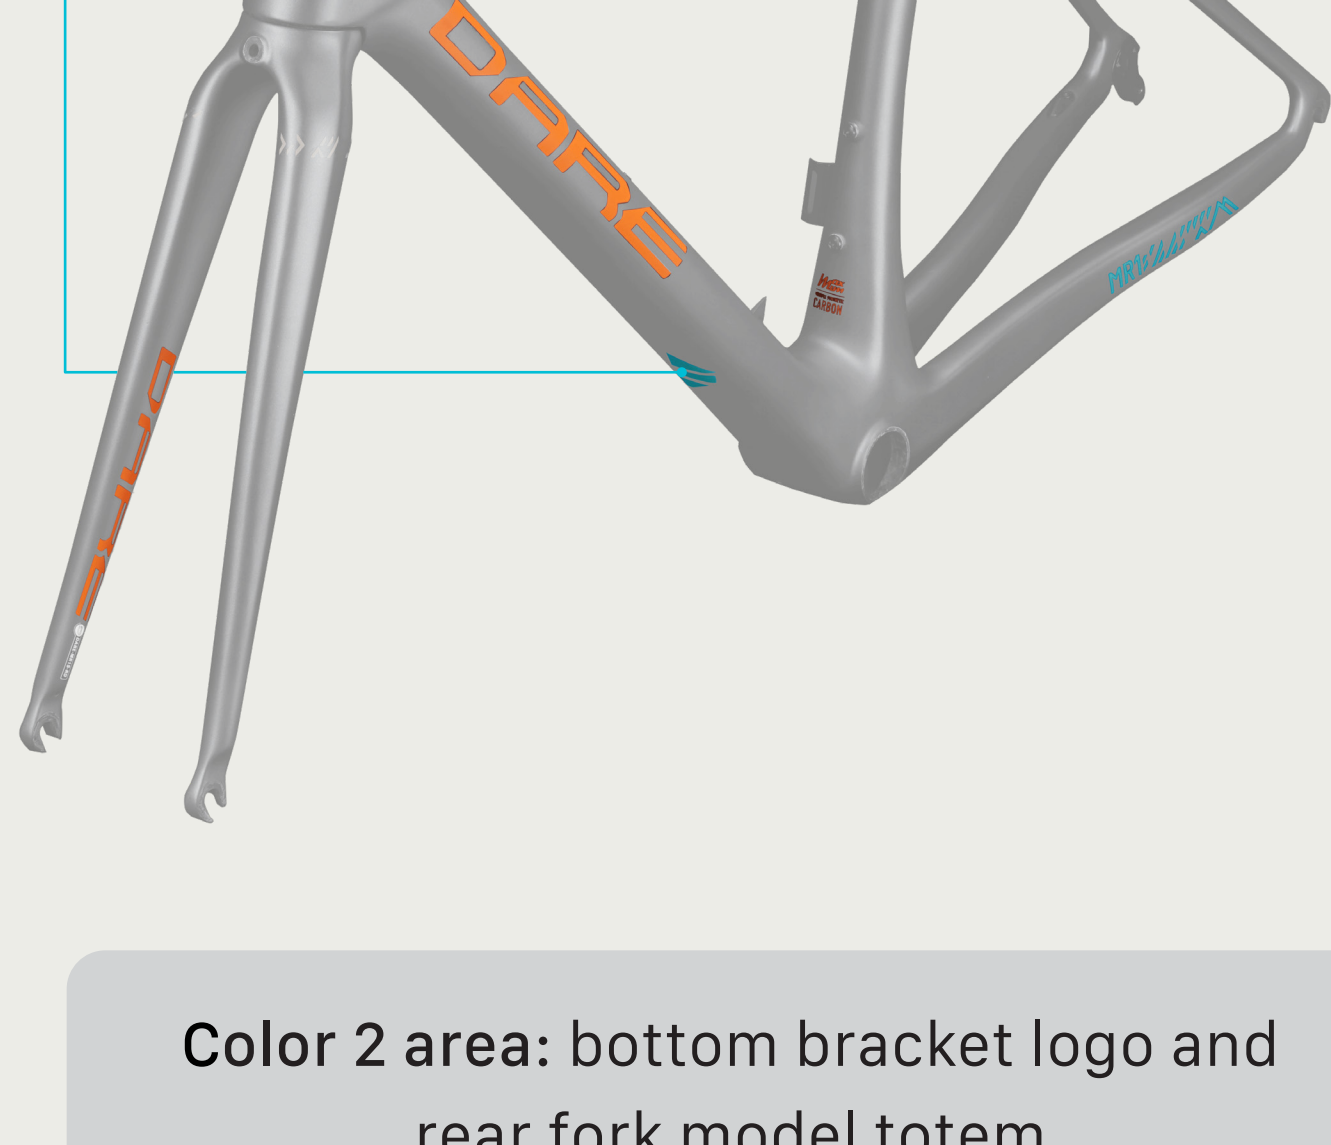

OURDARE

Craft a premium team custom look for your club!
 OURDARE offers six customization options for creating your one-of-a-kind design!

Six Custom Design Options

1. Base color
2. Two Decal Colors
3. Team Logo
4. Team Slogan
5. Team Spacer
6. Fork Armband

1. Base color (One single color)

- Must provide a Pantone color or a color from other paint samples. (Special color such as fluorescent or electroplating is not available.)
- Choose a painting detail: pure color or add bright powder
- Choose a coating: gloss or matt

2. Two Decal Colors

- Must provide two Pantone colors or two colors from other paint samples. (Special color such as fluorescent or electroplating is not available.)
- Choose a decal detail: pure color or add bright powder
- Coating: must be the same as option 1.

Color 1 area: head tube, down tube, seat post, front fork inside

Color 2 area: bottom bracket logo and rear fork model totem

3. Team Logo

- Must provide a vector file (.eps / .ai) with outlined logo
- Color must be one of the colors from option 2.
- Coating: must be the same as option 1.