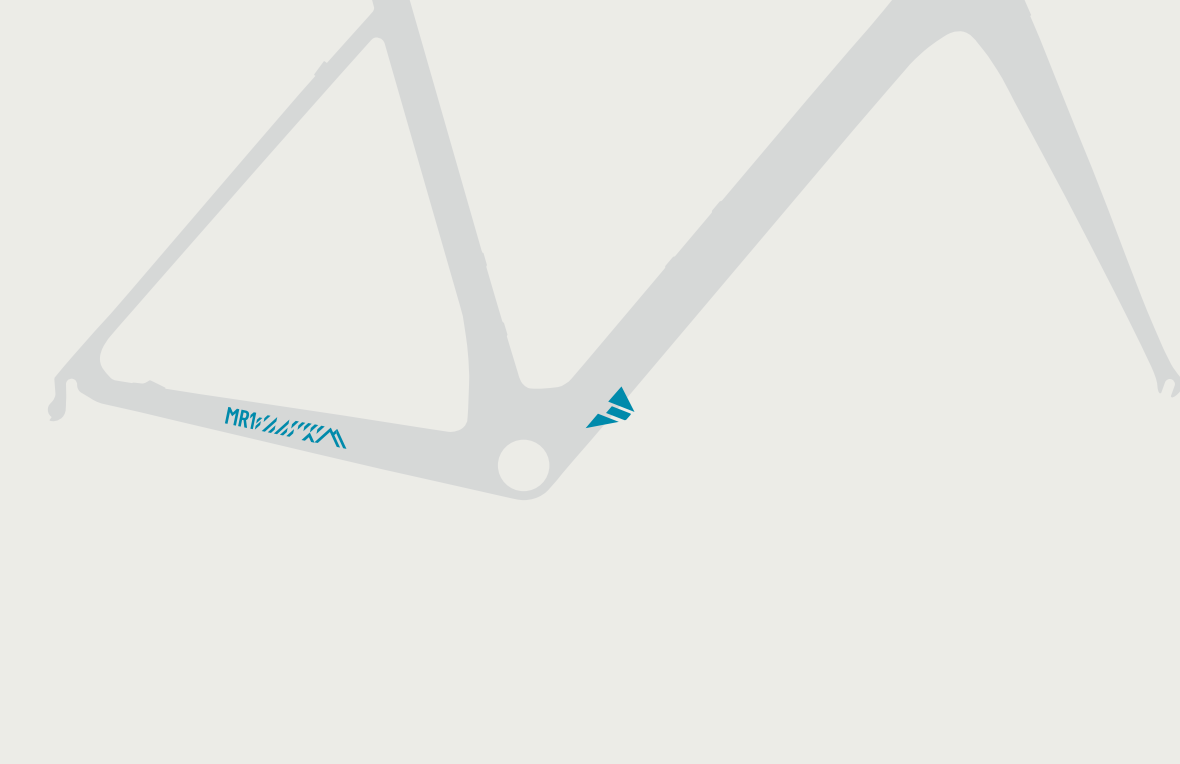

Color 1 area: head tube, down tube, seat post, front fork inside

Color 2 area: bottom bracket logo and rear fork model totem

3. Team Logo

- Must provide a vector file (.eps / .ai) with outlined logo
- Color must be one of the colors from option 2.
- Coating: must be the same as option 1.

Logo sizes and locations

Max. 8 mm

Max. 15 mm

Max. 100 mm

4. Team Slogan

- Must provide a vector file (.eps / .ai) with outlined text
- Color must be the same as option 3.
- Coating: must be the same as option 1.